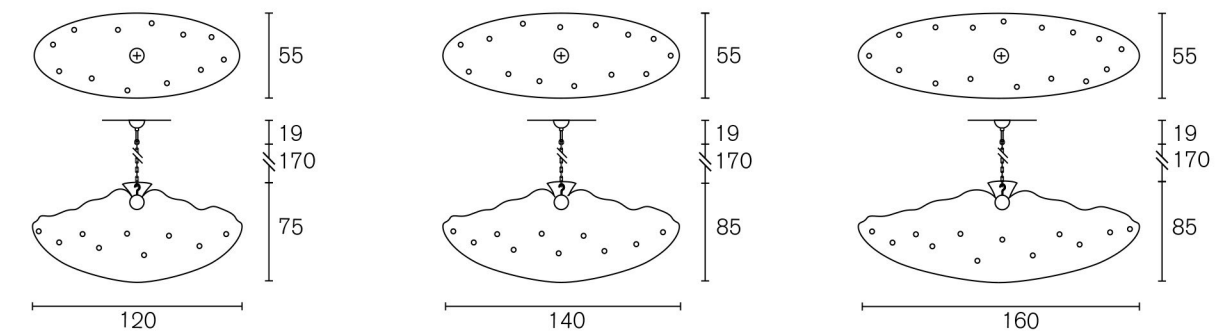

## HCCGL80N

Hollywood Chandelier Conical Glass (Ø80xH.100 cm, nickel finish, 12x E14, 38 kg)

**Any size as customised object possible**

Specifications are subject to change without prior notice.

Catalogue Edition 31

### Chandelier Conical Glass

Collection Images page 253-258, 260-261, 390

Art.nr.	Dimensions	Light bulb	Weight	Finish
HCCGL60BL	Ø60xH.75 cm	8x E14	23,0 kg	black finish
HCCGL60N	Ø60xH.75 cm	8x E14	23,0 kg	nickel finish
HCCGL60GSF	Ø60xH.75 cm	8x E14	23,0 kg	gold satin finish
HCCGL80BL	Ø80xH.100 cm	12x E14	38,0 kg	black finish
HCCGL80N	Ø80xH.100 cm	12x E14	38,0 kg	nickel finish
HCCGL80GSF	Ø80xH.100 cm	12x E14	38,0 kg	gold satin finish
HCCGL100BL	Ø100xH.125 cm	16x E14	51,0 kg	black finish
HCCGL100N	Ø100xH.125 cm	16x E14	51,0 kg	nickel finish
HCCGL100GSF	Ø100xH.125 cm	16x E14	51,0 kg	gold satin finish
HCCGL120BL	Ø120xH.150 cm	20x E14	72,0 kg	black finish
HCCGL120N	Ø120xH.150 cm	20x E14	72,0 kg	nickel finish
HCCGL120GSF	Ø120xH.150 cm	20x E14	72,0 kg	gold satin finish

### Chandelier Oval Glass

Collection Images page 259

Art.nr.	Dimensions	Light bulb	Weight	Finish
HOCGL120BL	L.120xW.55xH.75 cm	12x E14	35,0 kg	black finish
HOCGL120N	L.120xW.55xH.75 cm	12x E14	35,0 kg	nickel finish
HOCGL120GSF	L.120xW.55xH.75 cm	12x E14	35,0 kg	gold satin finish
HOCGL140BL	L.140xW.55xH.85 cm	14x E14	42,0 kg	black finish
HOCGL140N	L.140xW.55xH.85 cm	14x E14	42,0 kg	nickel finish
HOCGL140GSF	L.140xW.55xH.85 cm	14x E14	42,0 kg	gold satin finish
HOCGL160BL	L.160xW.55xH.85 cm	16x E14	48,0 kg	black finish
HOCGL160N	L.160xW.55xH.85 cm	16x E14	48,0 kg	nickel finish
HOCGL160GSF	L.160xW.55xH.85 cm	16x E14	48,0 kg	gold satin finish