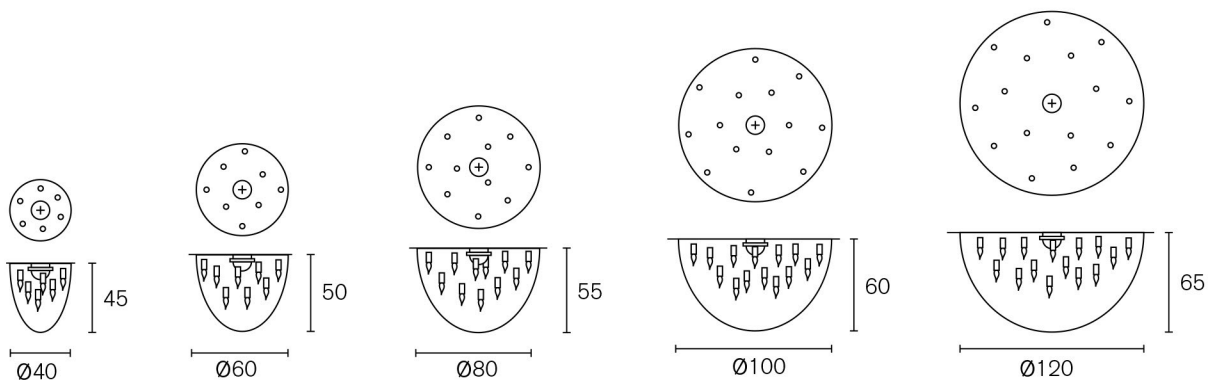

Collection Hollywood Glass

Ceiling Chandelier Glass

Collection Images page 262

Art.nr.	Dimensions	Light bulb	Weight	Finish
HPGL40N	Ø40xH.45 cm	6x E14	15,0 kg	nickel finish
HPGL40GSF	Ø40xH.45 cm	6x E14	15,0 kg	gold satin finish
HPGL60N	Ø60xH.50 cm	8x E14	22,0 kg	nickel finish
HPGL60GSF	Ø60xH.50 cm	8x E14	22,0 kg	gold satin finish
HPGL80N	Ø80xH.55 cm	11x E14	28,0 kg	nickel finish
HPGL80GSF	Ø80xH.55 cm	11x E14	28,0 kg	gold satin finish
HPGL100N	Ø100xH.60 cm	14x E14	42,0 kg	nickel finish
HPGL100GSF	Ø100xH.60 cm	14x E14	42,0 kg	gold satin finish
HPGL120N	Ø120xH.65 cm	15x E14	60,0 kg	nickel finish
HPGL120GSF	Ø120xH.65 cm	15x E14	60,0 kg	gold satin finish

Ceiling Chandelier Glass High

Collection Images page 263

Art.nr.	Dimensions	Light bulb	Weight	Finish
HPGLH60N	Ø60xH.60 cm	8x E14	23,0 kg	nickel finish
HPGLH60GSF	Ø60xH.60 cm	8x E14	23,0 kg	gold satin finish
HPGLH80N	Ø80xH.80 cm	12x E14	34,0 kg	nickel finish
HPGLH80GSF	Ø80xH.80 cm	12x E14	34,0 kg	gold satin finish