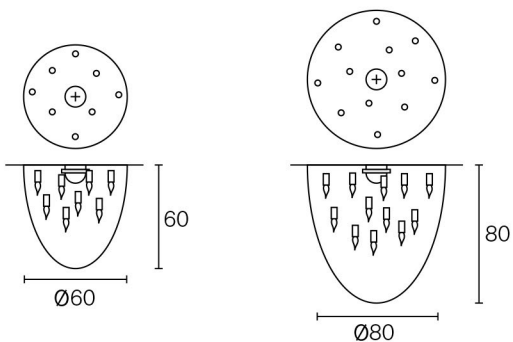

### Chandelier Oval Glass

Collection Images page 259

Art.nr.	Dimensions	Light bulb	Weight	Finish
HOCGL120BL	L.120xW.55xH.75 cm	12x E14	35,0 kg	black finish
HOCGL120N	L.120xW.55xH.75 cm	12x E14	35,0 kg	nickel finish
HOCGL120GSF	L.120xW.55xH.75 cm	12x E14	35,0 kg	gold satin finish
HOCGL140BL	L.140xW.55xH.85 cm	14x E14	42,0 kg	black finish
HOCGL140N	L.140xW.55xH.85 cm	14x E14	42,0 kg	nickel finish
HOCGL140GSF	L.140xW.55xH.85 cm	14x E14	42,0 kg	gold satin finish
HOCGL160BL	L.160xW.55xH.85 cm	16x E14	48,0 kg	black finish
HOCGL160N	L.160xW.55xH.85 cm	16x E14	48,0 kg	nickel finish
HOCGL160GSF	L.160xW.55xH.85 cm	16x E14	48,0 kg	gold satin finish

## Ceiling Chandelier Glass

Collection Images page 262

Art.nr.	Dimensions	Light bulb	Weight	Finish
HPGL40N	Ø40xH.45 cm	6x E14	15,0 kg	nickel finish
HPGL40GSF	Ø40xH.45 cm	6x E14	15,0 kg	gold satin finish
HPGL60N	Ø60xH.50 cm	8x E14	22,0 kg	nickel finish
HPGL60GSF	Ø60xH.50 cm	8x E14	22,0 kg	gold satin finish
HPGL80N	Ø80xH.55 cm	11x E14	28,0 kg	nickel finish
HPGL80GSF	Ø80xH.55 cm	11x E14	28,0 kg	gold satin finish
HPGL100N	Ø100xH.60 cm	14x E14	42,0 kg	nickel finish
HPGL100GSF	Ø100xH.60 cm	14x E14	42,0 kg	gold satin finish
HPGL120N	Ø120xH.65 cm	15x E14	60,0 kg	nickel finish
HPGL120GSF	Ø120xH.65 cm	15x E14	60,0 kg	gold satin finish

## Ceiling Chandelier Glass High

Collection Images page 263

Art.nr.	Dimensions	Light bulb	Weight	Finish
HPGLH60N	Ø60xH.60 cm	8x E14	23,0 kg	nickel finish
HPGLH60GSF	Ø60xH.60 cm	8x E14	23,0 kg	gold satin finish
HPGLH80N	Ø80xH.80 cm	12x E14	34,0 kg	nickel finish
HPGLH80GSF	Ø80xH.80 cm	12x E14	34,0 kg	gold satin finish