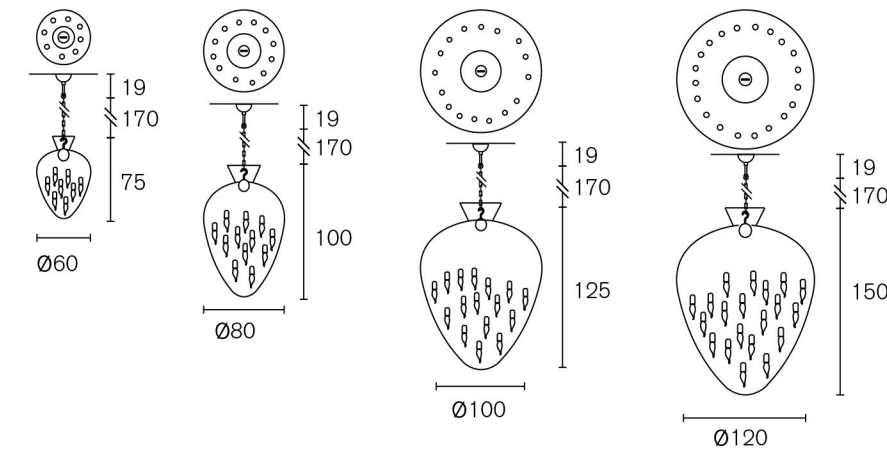

## HCCGL80N

Hollywood Chandelier Conical Glass (Ø80xH.100 cm, nickel finish, 12x E14, 38 kg)

**Any size as customised object possible**

Specifications are subject to change without prior notice.

Catalogue Edition 31

### Chandelier Conical Glass

Collection Images page 253-258, 260-261, 390

Art.nr.	Dimensions	Light bulb	Weight	Finish
HCCGL60BL	Ø60xH.75 cm	8x E14	23,0 kg	black finish
HCCGL60N	Ø60xH.75 cm	8x E14	23,0 kg	nickel finish
HCCGL60GSF	Ø60xH.75 cm	8x E14	23,0 kg	gold satin finish
HCCGL80BL	Ø80xH.100 cm	12x E14	38,0 kg	black finish
HCCGL80N	Ø80xH.100 cm	12x E14	38,0 kg	nickel finish
HCCGL80GSF	Ø80xH.100 cm	12x E14	38,0 kg	gold satin finish
HCCGL100BL	Ø100xH.125 cm	16x E14	51,0 kg	black finish
HCCGL100N	Ø100xH.125 cm	16x E14	51,0 kg	nickel finish
HCCGL100GSF	Ø100xH.125 cm	16x E14	51,0 kg	gold satin finish
HCCGL120BL	Ø120xH.150 cm	20x E14	72,0 kg	black finish
HCCGL120N	Ø120xH.150 cm	20x E14	72,0 kg	nickel finish
HCCGL120GSF	Ø120xH.150 cm	20x E14	72,0 kg	gold satin finish

### Chandelier Oval Glass

Collection Images page 259

Art.nr.	Dimensions	Light bulb	Weight	Finish
HOCGL120BL	L.120xW.55xH.75 cm	12x E14	35,0 kg	black finish
HOCGL120N	L.120xW.55xH.75 cm	12x E14	35,0 kg	nickel finish
HOCGL120GSF	L.120xW.55xH.75 cm	12x E14	35,0 kg	gold satin finish
HOCGL140BL	L.140xW.55xH.85 cm	14x E14	42,0 kg	black finish
HOCGL140N	L.140xW.55xH.85 cm	14x E14	42,0 kg	nickel finish
HOCGL140GSF	L.140xW.55xH.85 cm	14x E14	42,0 kg	gold satin finish
HOCGL160BL	L.160xW.55xH.85 cm	16x E14	48,0 kg	black finish
HOCGL160N	L.160xW.55xH.85 cm	16x E14	48,0 kg	nickel finish
HOCGL160GSF	L.160xW.55xH.85 cm	16x E14	48,0 kg	gold satin finish

## Ceiling Chandelier Glass High

Collection Images page 263

Art.nr.	Dimensions	Light bulb	Weight	Finish
HPGLH60N	Ø60xH.60 cm	8x E14	23,0 kg	nickel finish
HPGLH60GSF	Ø60xH.60 cm	8x E14	23,0 kg	gold satin finish
HPGLH80N	Ø80xH.80 cm	12x E14	34,0 kg	nickel finish
HPGLH80GSF	Ø80xH.80 cm	12x E14	34,0 kg	gold satin finish